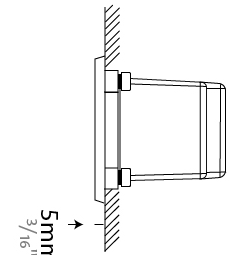

60mm 2 3/8"

5mm 3/16"

65mm 2 9/16"

2.2kg / 4.85 lbs