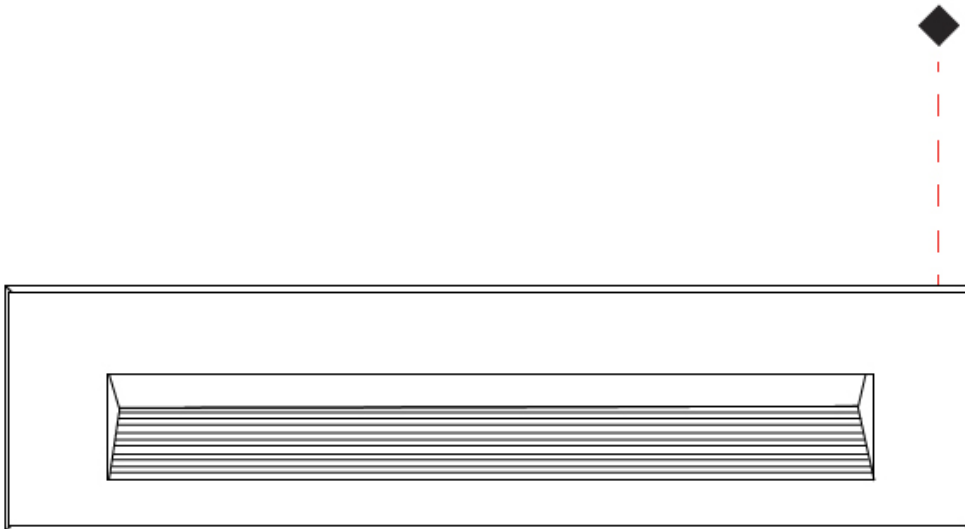

NEW GREEN L RECESSED

E10R0017-

PROJECT

TYPE

SPECIFIER

QUANTITY

DATE